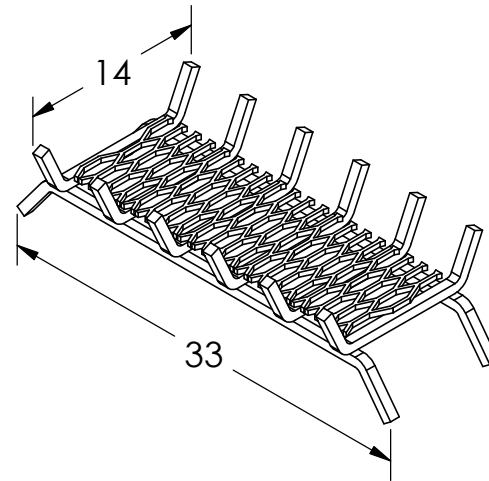

REAR VIEW

1. HANDCRAFTED IN THE USA
2. 100% INSULATED
3. 100% WELDED
4. HIGH-TEMPERATURE DURABLE POWDER COAT FINISH
5. OPTIMIZED SHAPE TO MAXIMIZE CAPACITY

179 Cross Rd. Waterford, CT. 06385
 PHONE 1-855-HOG-RULES
 Monday thru Friday: 8am-5pm EST
<https://myronmixonsmokers.com>

MODEL **MMS-60C**

DRAWN BY J. PFLOMM, M. WHITTLE

REV 03	DATE 6/13/2018	SHEET 1
--------	----------------	---------

179 Cross Rd, Waterford, CT, 06385
PHONE 1-855-HOG-RULES
Monday thru Friday: 8am-5pm EST
<https://myronmixonsmokers.com>