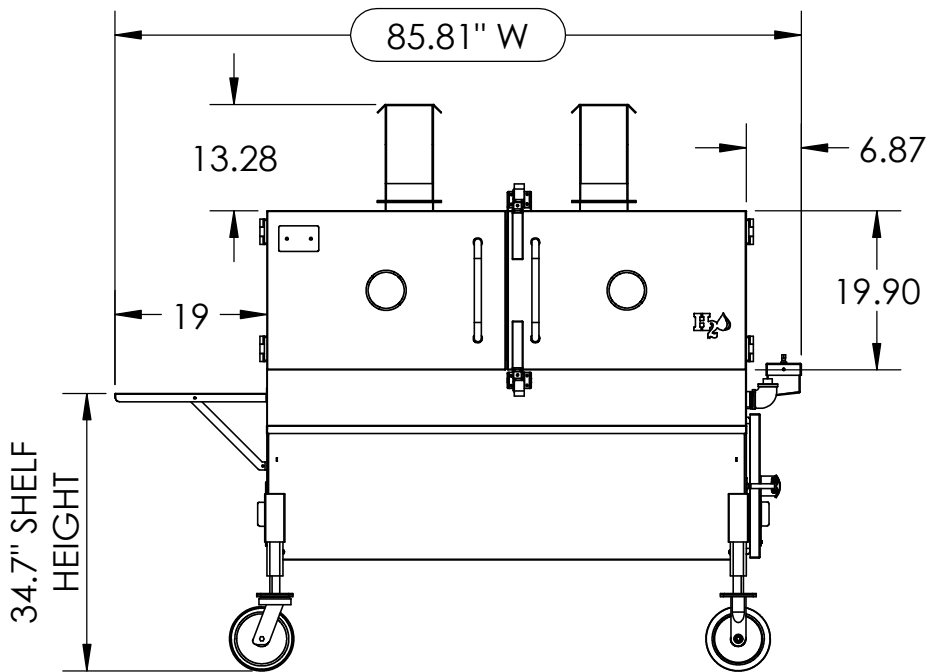

MODEL **MMS-60C**

DRAWN BY J. PFLOMM, M. WHITTLE

REV 03	DATE 6/13/2018	SHEET 1
--------	----------------	---------

179 Cross Rd, Waterford, CT, 06385
PHONE 1-855-HOG-RULES
Monday thru Friday: 8am-5pm EST
<https://myronmixonsmokers.com>

MODEL **MMS-60C**

DRAWN BY J. PFLOMM, M. WHITTLE

REV 03 DATE 6/13/2018 SHEET 2

179 Cross Rd. Waterford, CT. 06385
 PHONE 1-855-HOG-RULES
 Monday thru Friday: 8am-5pm EST
<https://myronmixonsmokers.com>

MODEL MMS-60C