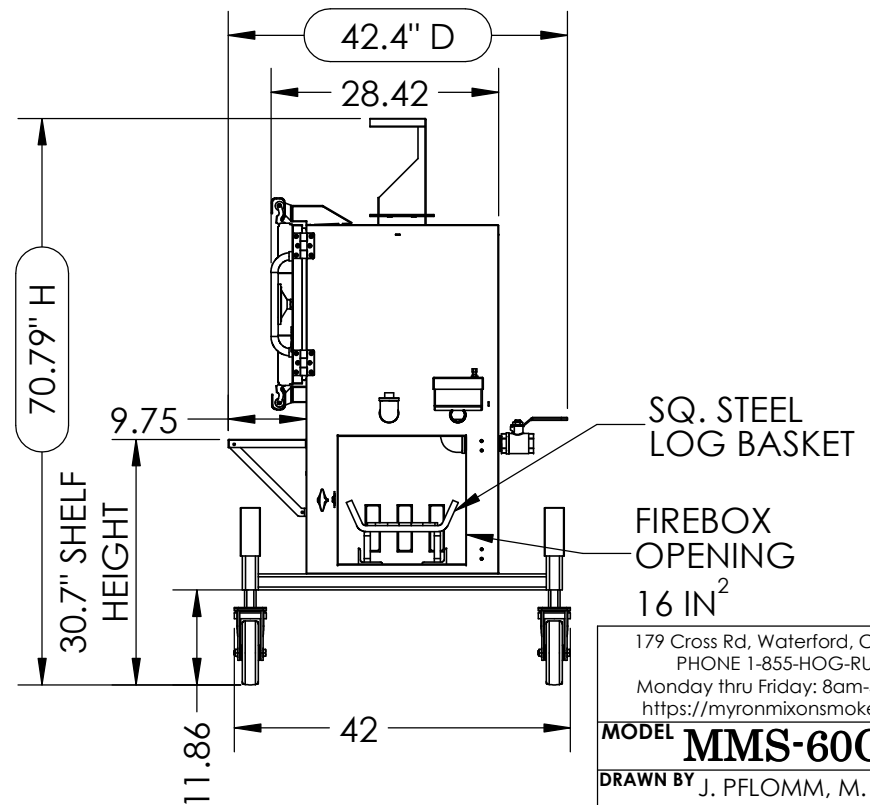

REAR VIEW

1. HANDCRAFTED IN THE USA
2. 100% INSULATED
3. 100% WELDED
4. HIGH-TEMPERATURE DURABLE POWDER COAT FINISH
5. OPTIMIZED SHAPE TO MAXIMIZE CAPACITY

179 Cross Rd. Waterford, CT. 06385
 PHONE 1-855-HOG-RULES
 Monday thru Friday: 8am-5pm EST
<https://myronmixonsmokers.com>

MODEL **MMS-60C**

DRAWN BY J. PFLOMM, M. WHITTLE

REV 03	DATE 6/13/2018	SHEET 1
--------	----------------	---------

179 Cross Rd, Waterford, CT, 06385
PHONE 1-855-HOG-RULES
Monday thru Friday: 8am-5pm EST
<https://myronmixonsmokers.com>

MODEL **MMS-60C**

DRAWN BY J. PFLOMM, M. WHITTLE

REV 03 DATE 6/13/2018 SHEET 2

179 Cross Rd. Waterford, CT. 06385
 PHONE 1-855-HOG-RULES
 Monday thru Friday: 8am-5pm EST
<https://myronmixonsmokers.com>

MODEL MMS-60C