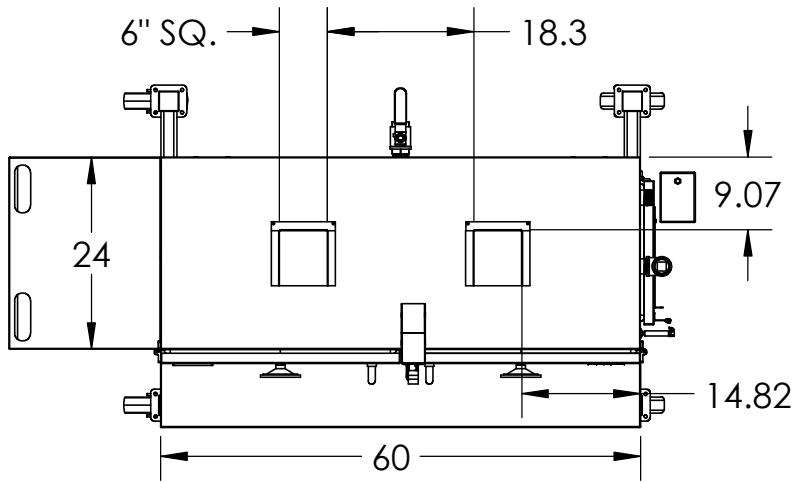

REAR VIEW

1. HANDCRAFTED IN THE USA
2. 100% INSULATED
3. 100% WELDED
4. HIGH-TEMPERATURE DURABLE POWDER COAT FINISH
5. OPTIMIZED SHAPE TO MAXIMIZE CAPACITY

179 Cross Rd. Waterford, CT. 06385
 PHONE 1-855-HOG-RULES
 Monday thru Friday: 8am-5pm EST
<https://myronmixonsmokers.com>

MODEL **MMS-60C**

DRAWN BY J. PFLOMM, M. WHITTLE

REV 03	DATE 6/13/2018	SHEET 1
--------	----------------	---------

179 Cross Rd, Waterford, CT, 06385
PHONE 1-855-HOG-RULES
Monday thru Friday: 8am-5pm EST
<https://myronmixonsmokers.com>

MODEL **MMS-60C**

DRAWN BY J. PFLOMM, M. WHITTLE

REV 03 DATE 6/13/2018 SHEET 2

179 Cross Rd. Waterford, CT. 06385
 PHONE 1-855-HOG-RULES
 Monday thru Friday: 8am-5pm EST
<https://myronmixonsmokers.com>

MODEL MMS-60C