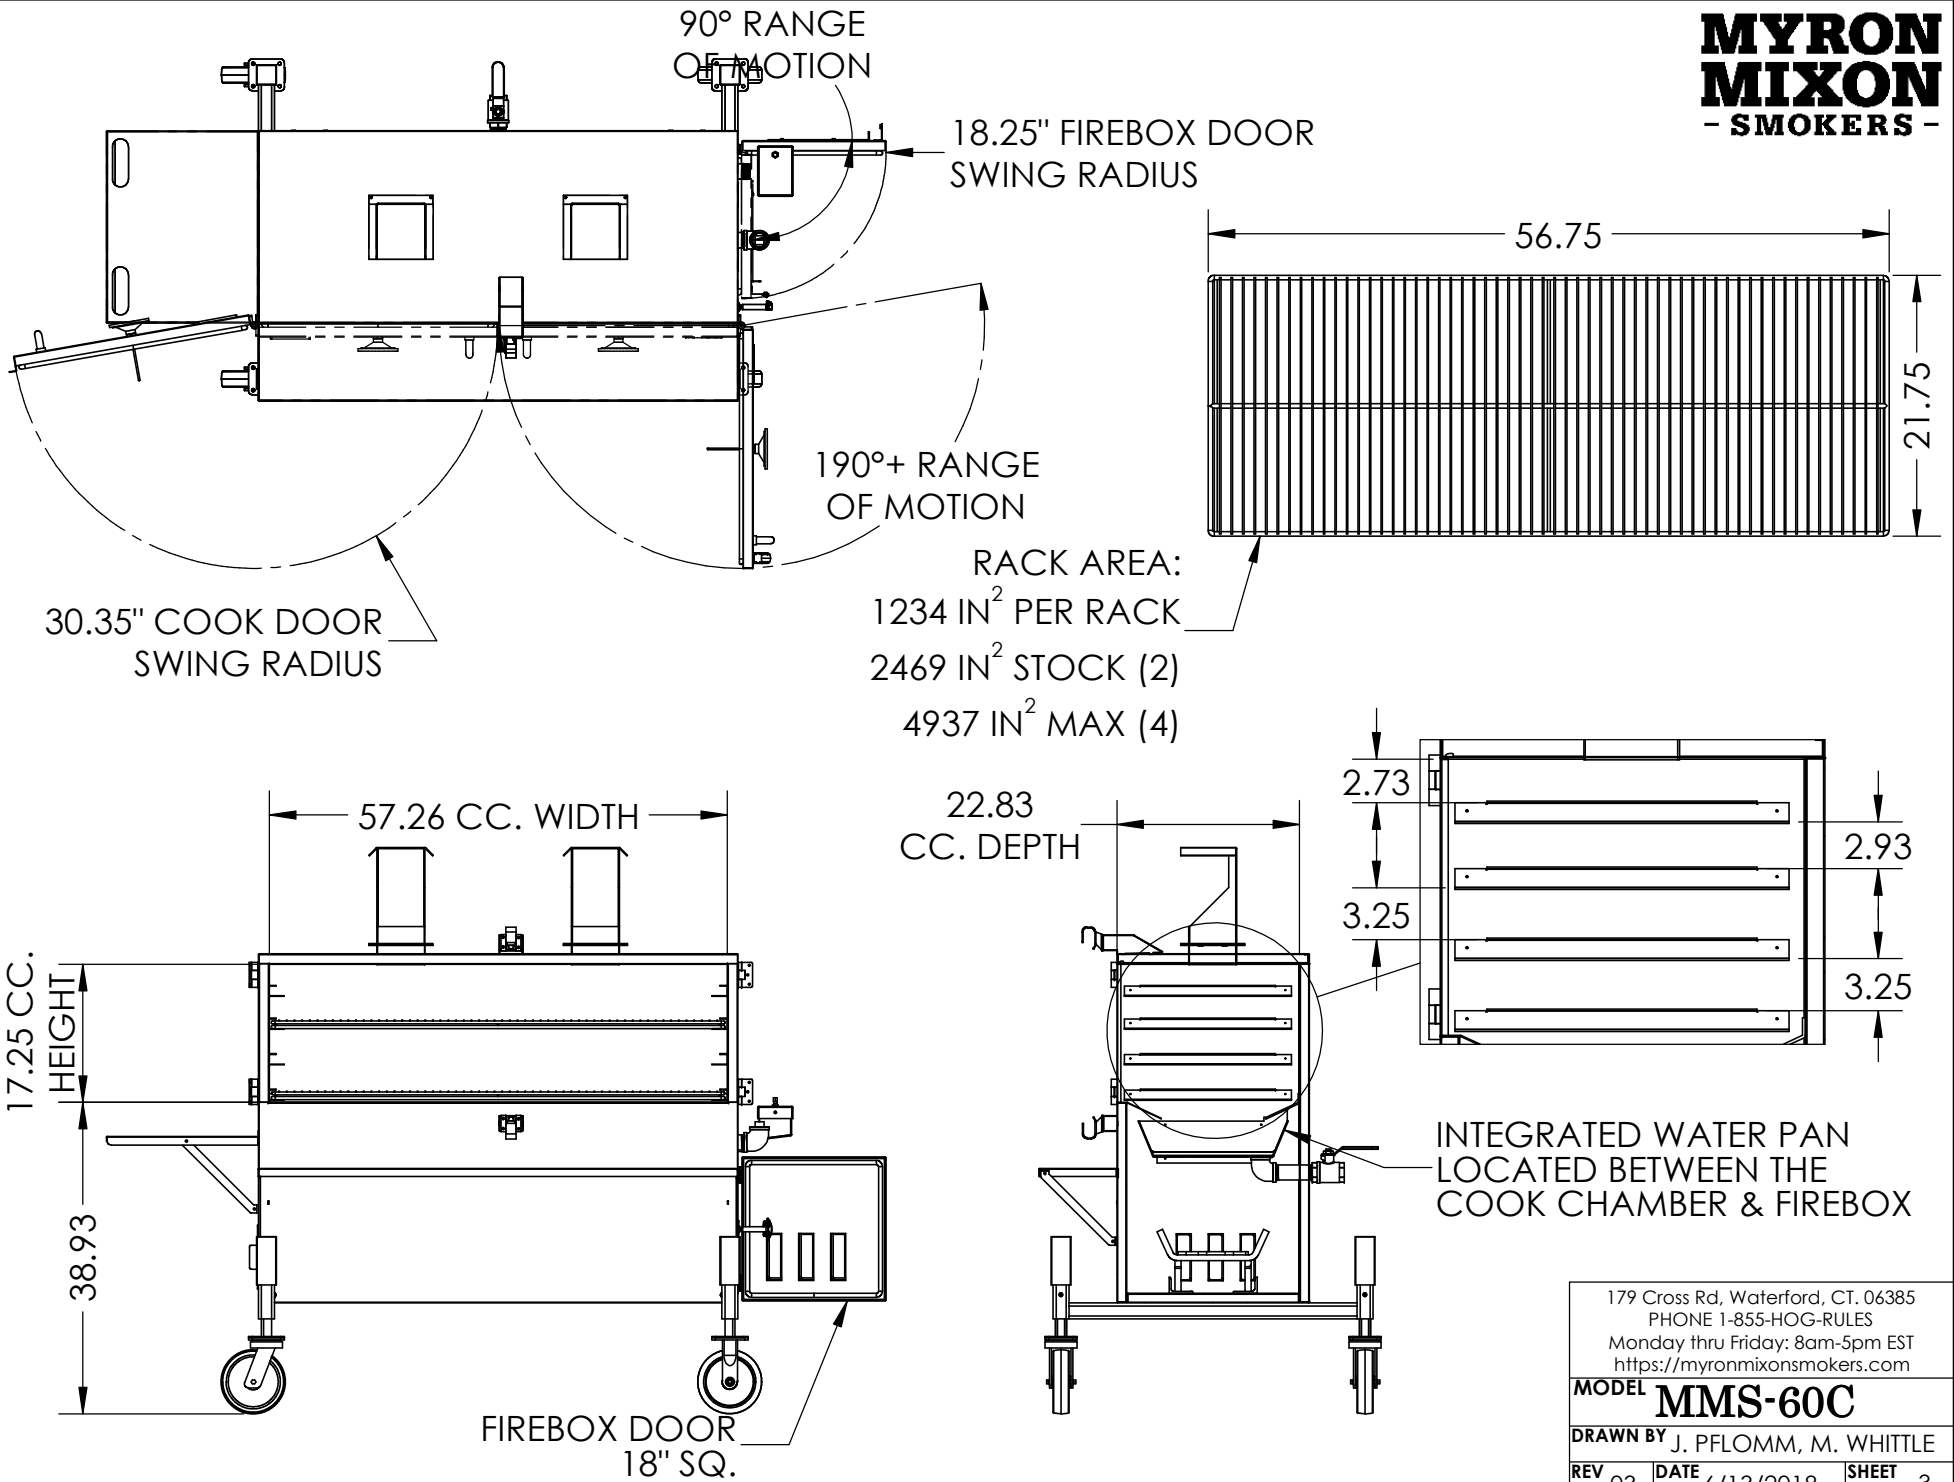

MODEL **MMS-60C**

DRAWN BY J. PFLOMM, M. WHITTLE

REV 03	DATE 6/13/2018	SHEET 1
--------	----------------	---------

179 Cross Rd, Waterford, CT, 06385
PHONE 1-855-HOG-RULES
Monday thru Friday: 8am-5pm EST
<https://myronmixonsmokers.com>

MODEL **MMS-60C**

DRAWN BY J. PFLOMM, M. WHITTLE

REV 03 DATE 6/13/2018 SHEET 2

179 Cross Rd. Waterford, CT. 06385
 PHONE 1-855-HOG-RULES
 Monday thru Friday: 8am-5pm EST
<https://myronmixonsmokers.com>

MODEL MMS-60C