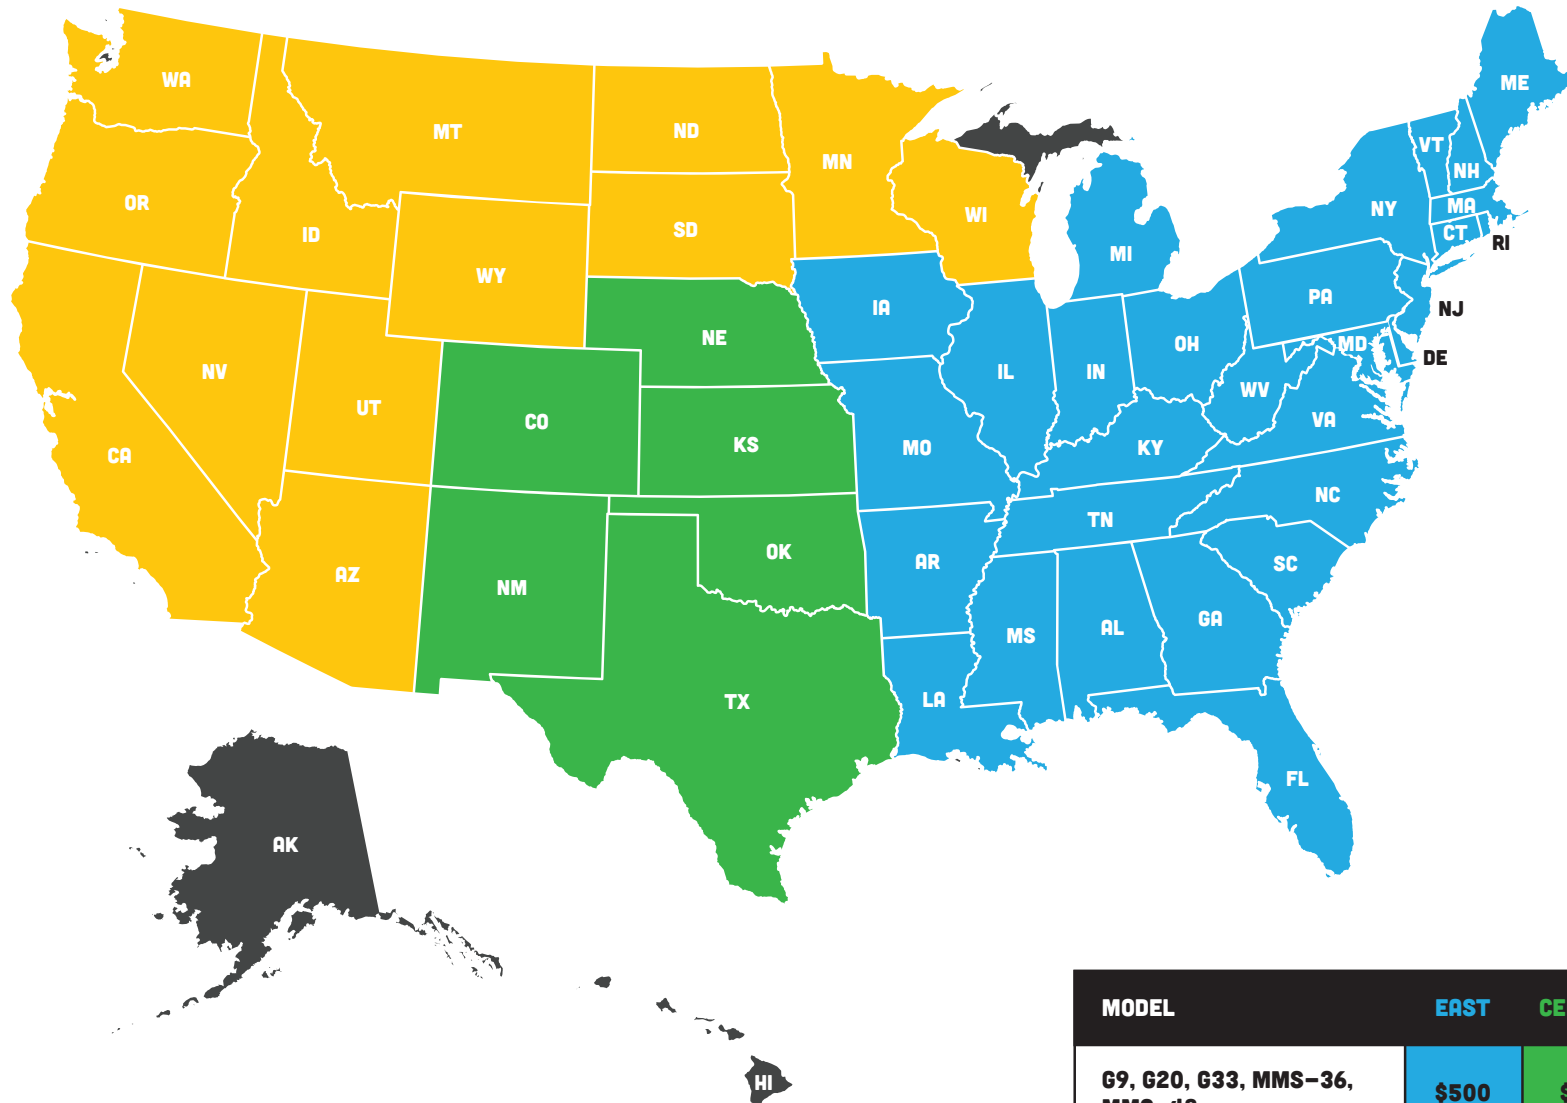

MYRON MIXON SMOKERS SHIPPING MAP

MODEL	EAST	CENTRAL	WEST
G9, G20, G33, MMS-36, MMS-48	\$500	\$750	\$1000
MMS-60, MMS-72, MMS-72XC, MMS-1K, RFG60, RFG72, RFG72XC	\$750	\$1000	\$1250

FOR SHIPPING OUTSIDE THE CONTINENTAL U.S., PLEASE CONTACT US AT 855-464-7853.